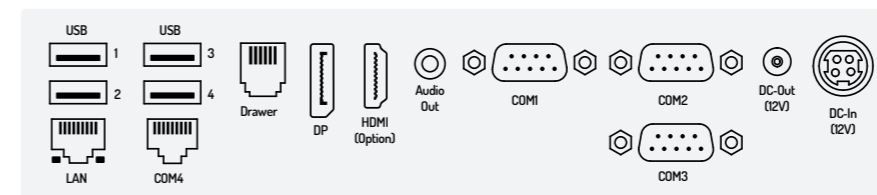

- The Sam4s Forza standard main displays are available in four different sizes and aspect ratios (see opposite).

SAM4S Installation Types: Standard, Fixed, Pole & Wall

Intel Celeron CPU's choose from 4th Generation Intel Celeron J1900, 7th Generation i3 7100U or 7th Generation i5 7200U.

SAM4S Comms Ports: USB, Serial, LAN, Drawer, Video

Default: USB 6, Serial 4, DP 1, Lan 1, Drawer 1, Audio 1 (Core CPU : DP 1, HDMI 1)

Additional Type: * You can choose one type of Type A, B, C

Type A: USB 4