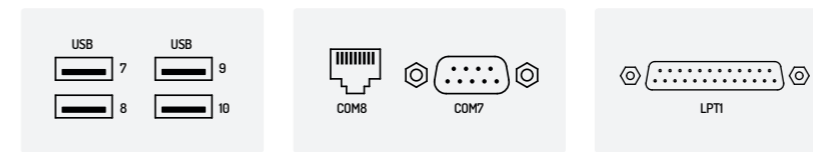

- The Sam4s Forza standard main displays are available in four different sizes and aspect ratios (see opposite).

SAM4S Installation Types: Standard, Fixed, Pole & Wall

Intel Celeron CPU's choose from 4th Generation Intel Celeron J1900, 7th Generation i3 7100U or 7th Generation i5 7200U.

SAM4S Comms Ports: USB, Serial, LAN, Drawer, Video

Default: USB 6, Serial 4, DP 1, Lan 1, Drawer 1, Audio 1 (Core CPU : DP 1, HDMI 1)

Additional Type: * You can choose one type of Type A, B, C

Type A: USB 4